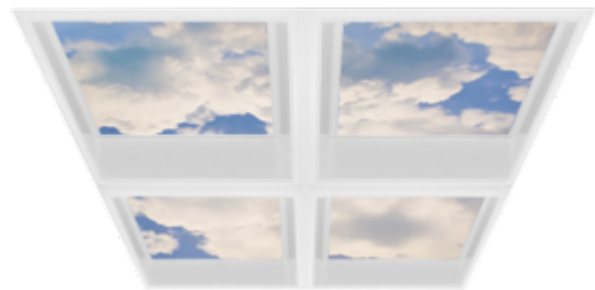

Mod Caelus Skylight Array