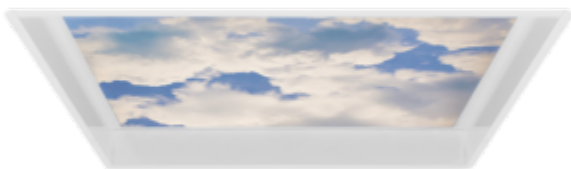

- Healthcare/Social Housing

SPECIFICATION

CONSTRUCTION

- Steel housing powder painted white.
- High transmission diffuser with sky and cloud image (other images available on request).
- Supplied with frame to recess luminaire into the void

PERFORMANCE

- LM80 verified: 90% LED lumen maintenance at 60,000 operating hours.
- Standard Deviation Colour Match – 3 Step Macadam’s Ellipse.

CONTROL

- All lumen outputs can be offered with DALI dimming, Switch Dimming and DSI dimming.
- White Tunable, Lumen outputs vary, please contact our sales department for details

INSTALLATION

- Suitable for lay in installation in exposed T ceiling grids.
- TP(a) rating allows multiple images to be combined.

IMAGES

PRODUCT IMAGES

Mod Caelus Skylight