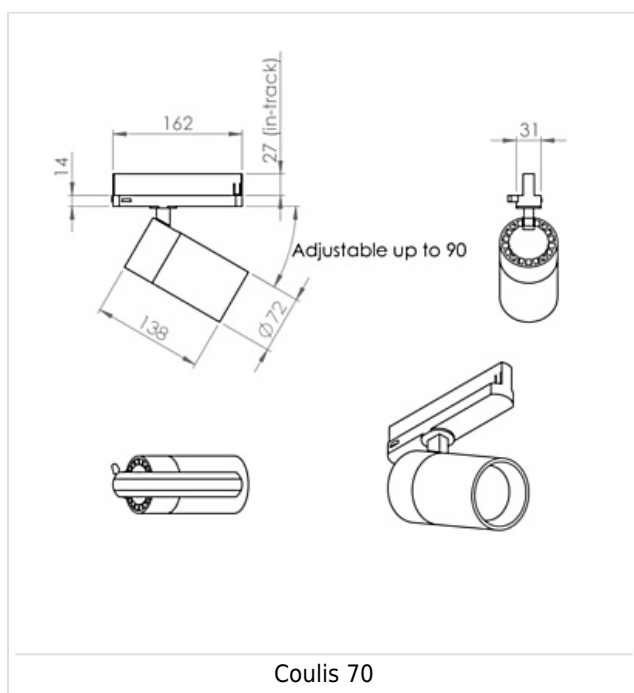

WARRANTY

At Dextra our commitment to service has been at the forefront throughout our history spanning more than forty years in the UK lighting market. Our service ethos extends beyond design and delivery, we believe supporting your installation throughout the warranty period is equally crucial, whilst the strength and longevity of Dextra Group provides peace of mind that our warranty will be supported throughout.

The Dextra range is supplied with a five year warranty commencing from the date of delivery. During the first three years defects will be repaired on site and the warranty will include both parts and labour. For the final two years drivers, emergency modules, wireless modules, sensors and LED circuits will be supplied free of charge to replace defective components, labour and other associated costs are not included.

Certain ranges and components are subject to exemptions:

- Lithium batteries are provided with a three year warranty for parts and labour. Nickel Metal Hydride and Nickel Cadmium batteries are provided with a one year warranty for parts and labour.
- Emergency luminaires including AME LED, EX1 LED, EX12 LED, EX1 Track, HBE LED, HBE2 LED, OAT2 LED, OEZ LED and Twinspot with Nickel Metal Hydride batteries are supplied with a one year warranty for parts and labour. Lithium variants of these ranges are supplied with a three year warranty for parts and labour with the exception of the AME2, EX13, HBE3 and TWS IP65 L7 ranges which are supplied with a one year parts and labour warranty.
- Protec Micro, 7W Fire Rated Downlights and Serenus are provided with a five year replacement luminaire only warranty.
- Controls systems such as standalone sensors, switches, marshalling boxes and cabling are provided with a one year warranty for both parts and labour. DALI control systems are provided with a two year warranty for both parts and labour.
- LEDextra ranges including Glide Power, Glide Mini, Glide RGBW, Colour Glide, Glide In Ground, Glide Pixel and AluLED ranges are supplied with a three year parts or replacement luminaire only warranty.
- LEDEX ranges are supplied with a three year replacement luminaire only warranty.